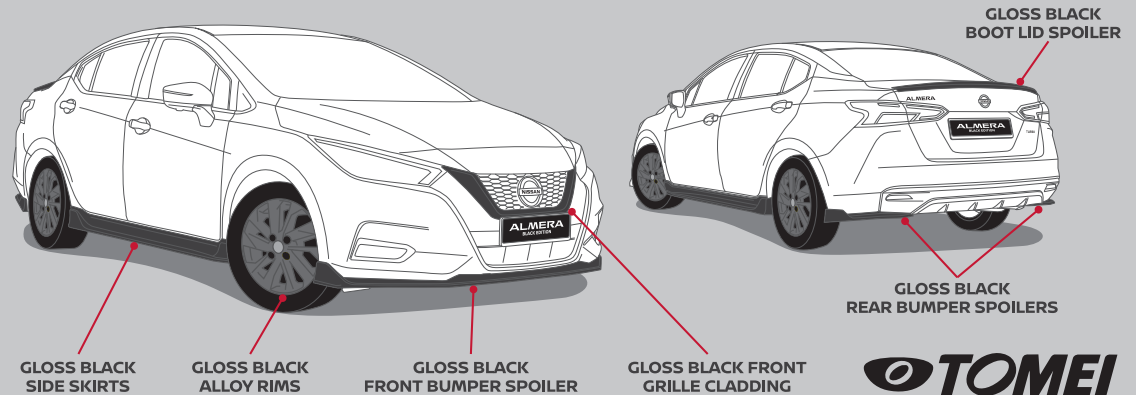

KURO PACKAGE

VL VARIANT

- GLOSS BLACK FRONT GRILLE CLADDING
- GLOSS BLACK 15" ALLOY RIMS
- GLOSS BLACK TOMEI AEROKIT
- GLOSS BLACK BOOT LID SPOILER
- SPORT PEDALS
- ICE COOL TINTING FILM

RM8,000*

VLP VARIANT

- GLOSS BLACK FRONT GRILLE CLADDING
- GLOSS BLACK 16" ALLOY RIMS
- GLOSS BLACK TOMEI AEROKIT
- GLOSS BLACK BOOT LID SPOILER
- SPORT PEDALS
- ICE COOL TINTING FILM

RM8,000*

VLT VARIANT

- GLOSS BLACK FRONT GRILLE CLADDING
- GLOSS BLACK 16" ALLOY RIMS
- GLOSS BLACK TOMEI AEROKIT
- DOOR HANDLE PROTECTORS
- KICKING PLATES
- DOOR VISORS
- SPORT PEDALS
- ICE COOL TINTING FILM

RM8,000*

EDARAN TAN CHONG MOTOR SDN. BHD.
Reg. No. 199101020358 (230669-H)
A subsidiary of Tan Chong Motor Holdings Berhad
Reg. No. 197201001333 (12969-P)

3-year/100,000km warranty, whichever comes first. Terms and conditions apply.