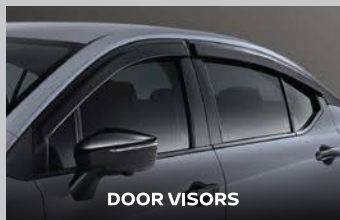

KURO PACKAGE

VL VARIANT

- GLOSS BLACK FRONT GRILLE CLADDING
- GLOSS BLACK 15" ALLOY RIMS
- GLOSS BLACK TOMEI AEROKIT
- GLOSS BLACK BOOT LID SPOILER
- SPORT PEDALS
- ICE COOL TINTING FILM

RM8,000*

VLP VARIANT

- GLOSS BLACK FRONT GRILLE CLADDING
- GLOSS BLACK 16" ALLOY RIMS
- GLOSS BLACK TOMEI AEROKIT
- GLOSS BLACK BOOT LID SPOILER
- SPORT PEDALS
- ICE COOL TINTING FILM

RM8,000*

VLT VARIANT

- GLOSS BLACK FRONT GRILLE CLADDING
- GLOSS BLACK 16" ALLOY RIMS
- GLOSS BLACK TOMEI AEROKIT
- DOOR HANDLE PROTECTORS
- KICKING PLATES
- DOOR VISORS
- SPORT PEDALS
- ICE COOL TINTING FILM

RM8,000*

EDARAN TAN CHONG MOTOR SDN. BHD.
Reg. No. 199101020358 (230669-H)
A subsidiary of Tan Chong Motor Holdings Berhad
Reg. No. 197201001333 (12969-P)

3-year/100,000km warranty, whichever comes first. Terms and conditions apply.